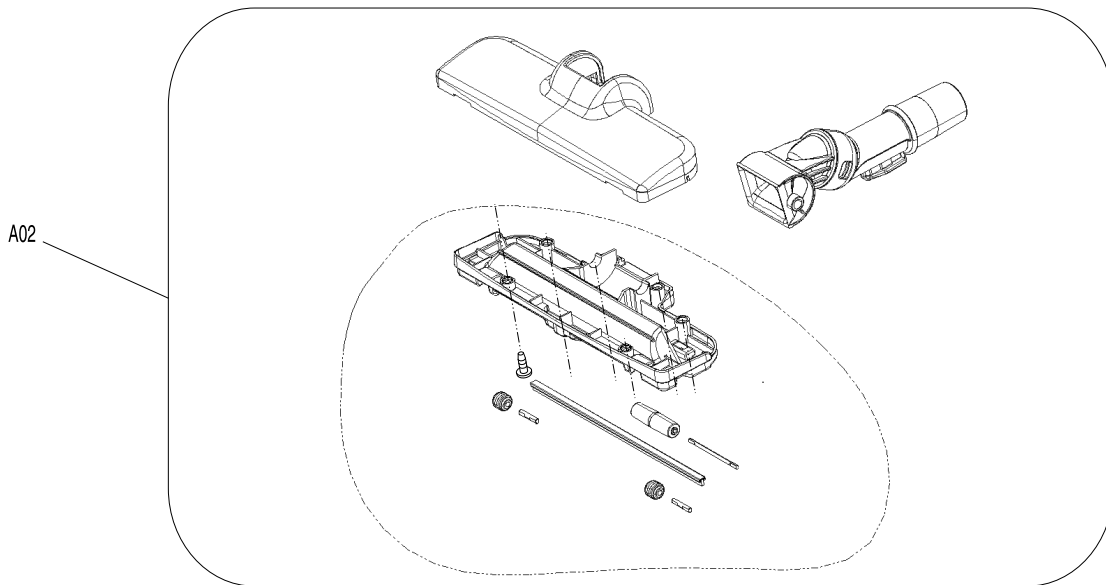

01 - 2014
DCL500Z
18V CYCLONE CLEANER

Item No	Type	Part No	Description	Qty	Unit
1		SH00000011	BODY DECORATION L	1	PC.
2		SH00000021	SCREW M4X12	1	PC.
3		SH00000020	SCREW M4X16	2	PC.
4		SH00000019	SCREW M4X12	2	PC.
5		SH00000009	WHEEL COVER L	1	PC.
6		SH00000006	UPPER BODY L	1	PC.
7		SH00000002	WHEEL BASE	1	PC.
8		SH00000003	WHEEL GUIDE	1	PC.
9		SH00000019	SCREW M4X12	4	PC.
11		SH00000015	DUCT COVER ASSY	1	PC.
12		SH00000019	SCREW M4X12	3	PC.
13		SH00000001	MOTOR/CONTROLLER UNIT	1	PC.
14		SH00000005	LOWER BODY ASSY	1	PC.
	INC.		Item No. 15,16		
15		SH00000057	ROLLER F/LOWER BODY ASSY	1	PC.
16		SH00000047	ROLLER SHAFT F/LOWER BODY ASSY	1	PC.
17		SH00000003	WHEEL GUIDE	1	PC.
18		SH00000002	WHEEL BASE	1	PC.
19		SH00000007	UPPER BODY R	1	PC.
20		SH00000010	WHEEL COVER R	1	PC.
21		SH00000020	SCREW M4X16	2	PC.
22		SH00000019	SCREW M4X12	2	PC.
23		SH00000021	SCREW M4X12	1	PC.
24		SH00000012	BODY DECORATION R	1	PC.
25		SH00000016	EXHAUST COVER ASSY	1	PC.
	INC.		Item No. 26-29		
26		SH00000048	FREE FRAME ASSY	1	PC.
27		SH00000049	WASHER	1	PC.
28		SH00000019	SCREW M4X12	1	PC.
29		SH00000021	SCREW M4X12	2	PC.
30		SH00000019	SCREW M4X12	4	PC.
31		SH00000018	BATTERY HOLDER	1	PC.
32		643899-6	TERMINAL	1	PC.
33		SH00000004	SEAL TAPE	1	PC.
34		SH00000017	LED CIRCUIT ASSY	1	PC.
35		SH00000014	LED PANEL ASSY	1	PC.
36		SH00000019	SCREW M4X12	1	PC.
37		SH00000008	INNER BODY	1	PC.
38		SH00000021	SCREW M4X12	3	PC.
39		SH00000022	SCREW M4X16	1	PC.
40		SH00000024	DUST CUP ASSY	1	PC.
	INC.		Item No. 41-46		
41		SH00000026	CUP COVER ASSY	1	PC.
42		SH00000027	CUP FILTER ASSY	1	PC.
43		SH00000028	CUP FRAME ASSY	1	PC.
44		SH00000029	DUST PLATE	1	PC.
45		SH00000031	LOWER DUST CUP ASSY	1	PC.
46		SH00000032	CLEANING BRUSH	1	PC.
C01		SH00000046	PACKING CASE	1	PC.