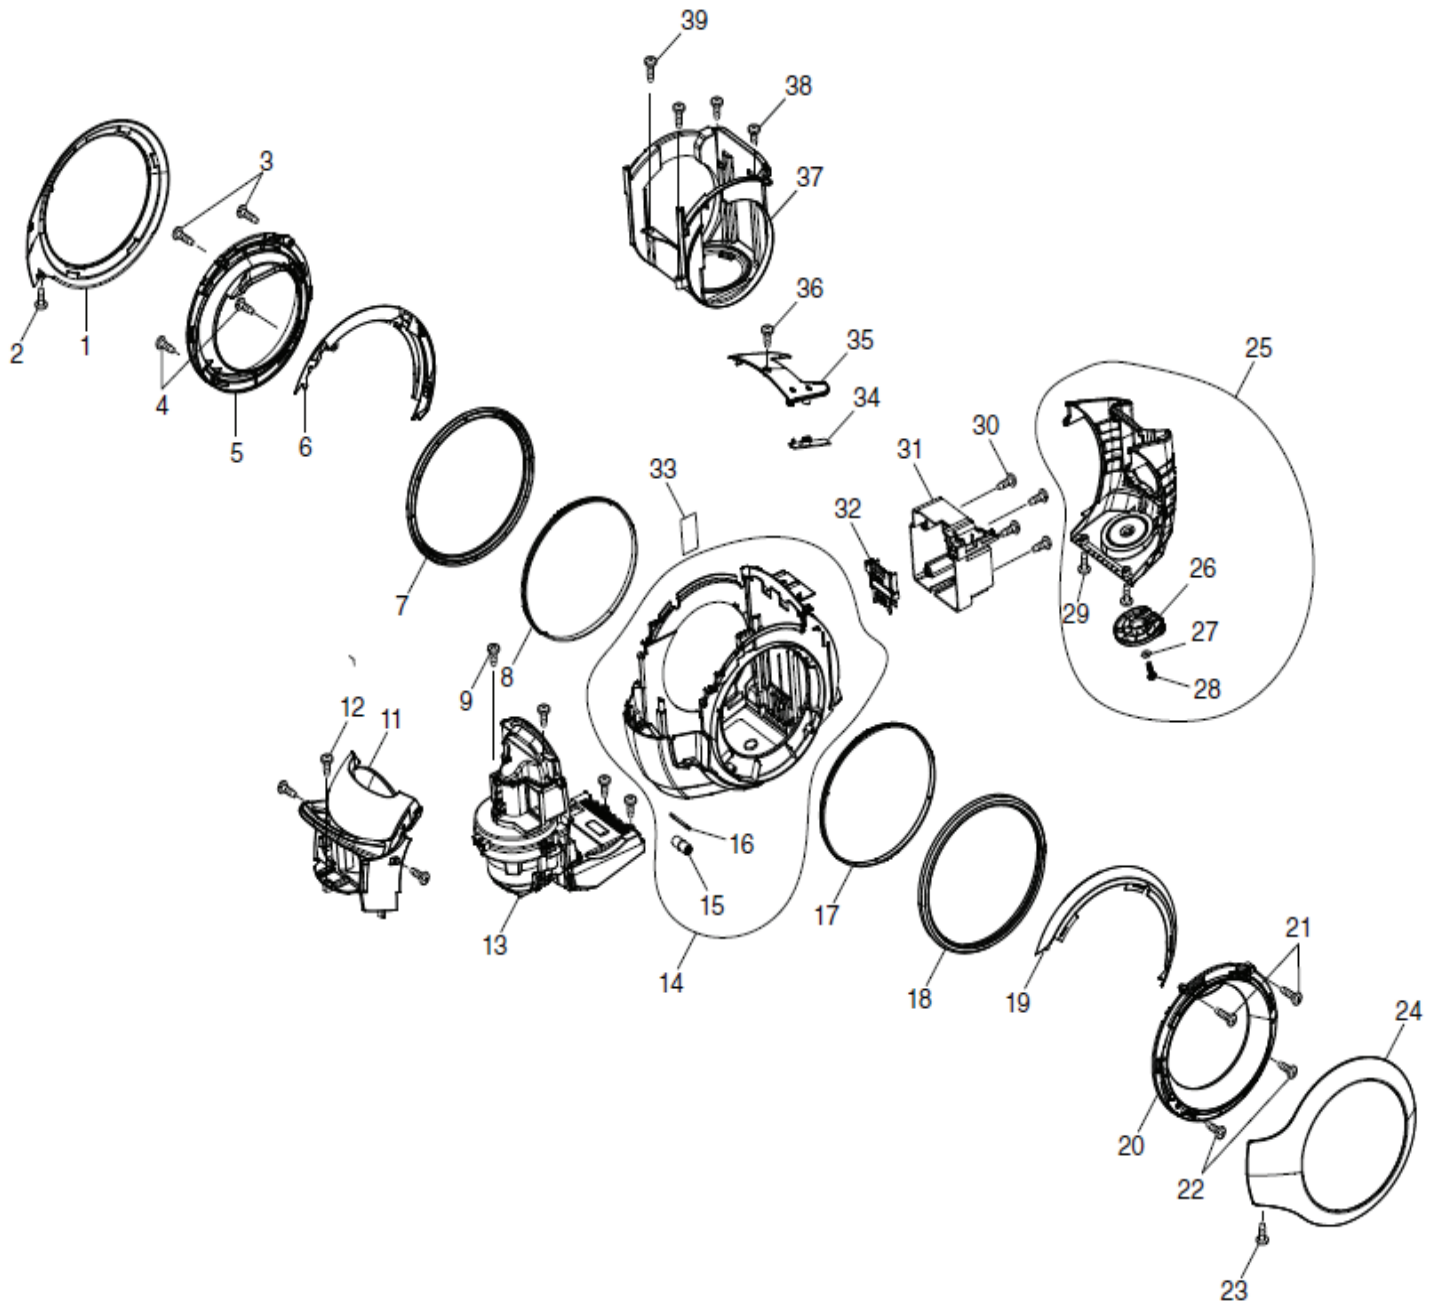

01 - 2014
DCL500Z
18V CYCLONE CLEANER

Item No	Type	Part No	Description	Qty	Unit
1		SH00000011	BODY DECORATION L	1	PC.
2		SH00000021	SCREW M4X12	1	PC.
3		SH00000020	SCREW M4X16	2	PC.
4		SH00000019	SCREW M4X12	2	PC.
5		SH00000009	WHEEL COVER L	1	PC.
6		SH00000006	UPPER BODY L	1	PC.
7		SH00000002	WHEEL BASE	1	PC.
8		SH00000003	WHEEL GUIDE	1	PC.
9		SH00000019	SCREW M4X12	4	PC.
11		SH00000015	DUCT COVER ASSY	1	PC.
12		SH00000019	SCREW M4X12	3	PC.
13		SH00000001	MOTOR/CONTROLLER UNIT	1	PC.
14		SH00000005	LOWER BODY ASSY	1	PC.
	INC.		Item No. 15,16		
15		SH00000057	ROLLER F/LOWER BODY ASSY	1	PC.
16		SH00000047	ROLLER SHAFT F/LOWER BODY ASSY	1	PC.
17		SH00000003	WHEEL GUIDE	1	PC.
18		SH00000002	WHEEL BASE	1	PC.
19		SH00000007	UPPER BODY R	1	PC.
20		SH00000010	WHEEL COVER R	1	PC.
21		SH00000020	SCREW M4X16	2	PC.
22		SH00000019	SCREW M4X12	2	PC.
23		SH00000021	SCREW M4X12	1	PC.
24		SH00000012	BODY DECORATION R	1	PC.
25		SH00000016	EXHAUST COVER ASSY	1	PC.
	INC.		Item No. 26-29		
26		SH00000048	FREE FRAME ASSY	1	PC.
27		SH00000049	WASHER	1	PC.
28		SH00000019	SCREW M4X12	1	PC.
29		SH00000021	SCREW M4X12	2	PC.
30		SH00000019	SCREW M4X12	4	PC.
31		SH00000018	BATTERY HOLDER	1	PC.
32		643899-6	TERMINAL	1	PC.
33		SH00000004	SEAL TAPE	1	PC.
34		SH00000017	LED CIRCUIT ASSY	1	PC.
35		SH00000014	LED PANEL ASSY	1	PC.
36		SH00000019	SCREW M4X12	1	PC.
37		SH00000008	INNER BODY	1	PC.
38		SH00000021	SCREW M4X12	3	PC.
39		SH00000022	SCREW M4X16	1	PC.
40		SH00000024	DUST CUP ASSY	1	PC.
	INC.		Item No. 41-46		
41		SH00000026	CUP COVER ASSY	1	PC.
42		SH00000027	CUP FILTER ASSY	1	PC.
43		SH00000028	CUP FRAME ASSY	1	PC.
44		SH00000029	DUST PLATE	1	PC.
45		SH00000031	LOWER DUST CUP ASSY	1	PC.
46		SH00000032	CLEANING BRUSH	1	PC.
C01		SH00000046	PACKING CASE	1	PC.