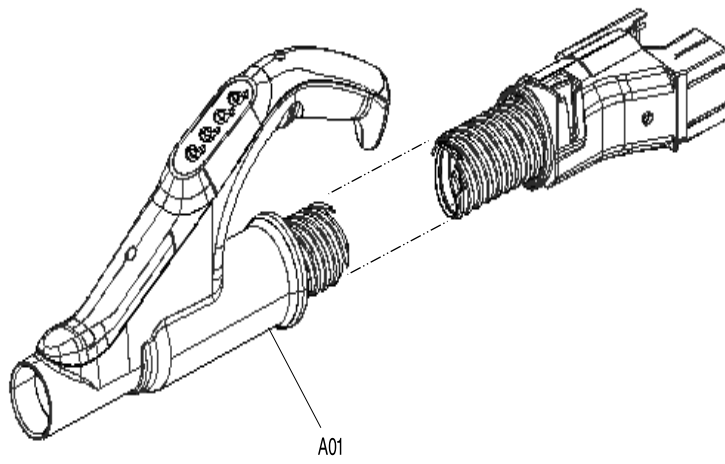

01 - 2014
DCL500Z
18V CYCLONE CLEANER

Item No	Type	Part No	Description	Qty	Unit
1		SH00000011	BODY DECORATION L	1	PC.
2		SH00000021	SCREW M4X12	1	PC.
3		SH00000020	SCREW M4X16	2	PC.
4		SH00000019	SCREW M4X12	2	PC.
5		SH00000009	WHEEL COVER L	1	PC.
6		SH00000006	UPPER BODY L	1	PC.
7		SH00000002	WHEEL BASE	1	PC.
8		SH00000003	WHEEL GUIDE	1	PC.
9		SH00000019	SCREW M4X12	4	PC.
11		SH00000015	DUCT COVER ASSY	1	PC.
12		SH00000019	SCREW M4X12	3	PC.
13		SH00000001	MOTOR/CONTROLLER UNIT	1	PC.
14		SH00000005	LOWER BODY ASSY	1	PC.
	INC.		Item No. 15,16		
15		SH00000057	ROLLER F/LOWER BODY ASSY	1	PC.
16		SH00000047	ROLLER SHAFT F/LOWER BODY ASSY	1	PC.
17		SH00000003	WHEEL GUIDE	1	PC.
18		SH00000002	WHEEL BASE	1	PC.
19		SH00000007	UPPER BODY R	1	PC.
20		SH00000010	WHEEL COVER R	1	PC.
21		SH00000020	SCREW M4X16	2	PC.
22		SH00000019	SCREW M4X12	2	PC.
23		SH00000021	SCREW M4X12	1	PC.
24		SH00000012	BODY DECORATION R	1	PC.
25		SH00000016	EXHAUST COVER ASSY	1	PC.
	INC.		Item No. 26-29		
26		SH00000048	FREE FRAME ASSY	1	PC.
27		SH00000049	WASHER	1	PC.
28		SH00000019	SCREW M4X12	1	PC.
29		SH00000021	SCREW M4X12	2	PC.
30		SH00000019	SCREW M4X12	4	PC.
31		SH00000018	BATTERY HOLDER	1	PC.
32		643899-6	TERMINAL	1	PC.
33		SH00000004	SEAL TAPE	1	PC.
34		SH00000017	LED CIRCUIT ASSY	1	PC.
35		SH00000014	LED PANEL ASSY	1	PC.
36		SH00000019	SCREW M4X12	1	PC.
37		SH00000008	INNER BODY	1	PC.
38		SH00000021	SCREW M4X12	3	PC.
39		SH00000022	SCREW M4X16	1	PC.
40		SH00000024	DUST CUP ASSY	1	PC.
	INC.		Item No. 41-46		
41		SH00000026	CUP COVER ASSY	1	PC.
42		SH00000027	CUP FILTER ASSY	1	PC.
43		SH00000028	CUP FRAME ASSY	1	PC.
44		SH00000029	DUST PLATE	1	PC.
45		SH00000031	LOWER DUST CUP ASSY	1	PC.
46		SH00000032	CLEANING BRUSH	1	PC.
C01		SH00000046	PACKING CASE	1	PC.