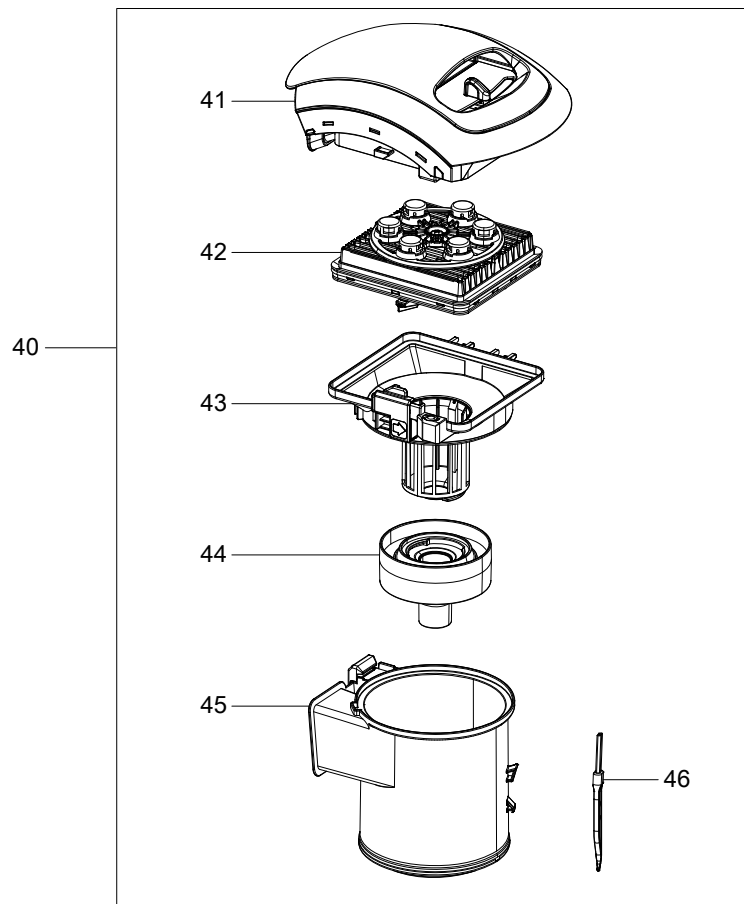

01 - 2014
DCL500Z
18V CYCLONE CLEANER

Item No	Type	Part No	Description	Qty	Unit
1		SH00000011	BODY DECORATION L	1	PC.
2		SH00000021	SCREW M4X12	1	PC.
3		SH00000020	SCREW M4X16	2	PC.
4		SH00000019	SCREW M4X12	2	PC.
5		SH00000009	WHEEL COVER L	1	PC.
6		SH00000006	UPPER BODY L	1	PC.
7		SH00000002	WHEEL BASE	1	PC.
8		SH00000003	WHEEL GUIDE	1	PC.
9		SH00000019	SCREW M4X12	4	PC.
11		SH00000015	DUCT COVER ASSY	1	PC.
12		SH00000019	SCREW M4X12	3	PC.
13		SH00000001	MOTOR/CONTROLLER UNIT	1	PC.
14		SH00000005	LOWER BODY ASSY	1	PC.
	INC.		Item No. 15,16		
15		SH00000057	ROLLER F/LOWER BODY ASSY	1	PC.
16		SH00000047	ROLLER SHAFT F/LOWER BODY ASSY	1	PC.
17		SH00000003	WHEEL GUIDE	1	PC.
18		SH00000002	WHEEL BASE	1	PC.
19		SH00000007	UPPER BODY R	1	PC.
20		SH00000010	WHEEL COVER R	1	PC.
21		SH00000020	SCREW M4X16	2	PC.
22		SH00000019	SCREW M4X12	2	PC.
23		SH00000021	SCREW M4X12	1	PC.
24		SH00000012	BODY DECORATION R	1	PC.
25		SH00000016	EXHAUST COVER ASSY	1	PC.
	INC.		Item No. 26-29		
26		SH00000048	FREE FRAME ASSY	1	PC.
27		SH00000049	WASHER	1	PC.
28		SH00000019	SCREW M4X12	1	PC.
29		SH00000021	SCREW M4X12	2	PC.
30		SH00000019	SCREW M4X12	4	PC.
31		SH00000018	BATTERY HOLDER	1	PC.
32		643899-6	TERMINAL	1	PC.
33		SH00000004	SEAL TAPE	1	PC.
34		SH00000017	LED CIRCUIT ASSY	1	PC.
35		SH00000014	LED PANEL ASSY	1	PC.
36		SH00000019	SCREW M4X12	1	PC.
37		SH00000008	INNER BODY	1	PC.
38		SH00000021	SCREW M4X12	3	PC.
39		SH00000022	SCREW M4X16	1	PC.
40		SH00000024	DUST CUP ASSY	1	PC.
	INC.		Item No. 41-46		
41		SH00000026	CUP COVER ASSY	1	PC.
42		SH00000027	CUP FILTER ASSY	1	PC.
43		SH00000028	CUP FRAME ASSY	1	PC.
44		SH00000029	DUST PLATE	1	PC.
45		SH00000031	LOWER DUST CUP ASSY	1	PC.
46		SH00000032	CLEANING BRUSH	1	PC.
C01		SH00000046	PACKING CASE	1	PC.